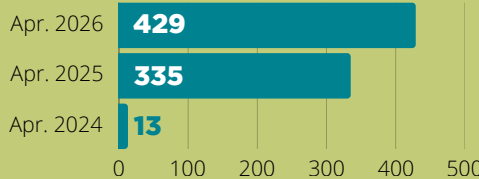

MONTHLY STATISTICS

APRIL 2026

CARD HOLDERS

6,530

Events Offered

Visits

Questions

Items Owned

Attendance

Checkouts

Computer Use

WiFi Sessions

Website Hits

Meeting Room Reservations

395

34

STUDY

MEETING