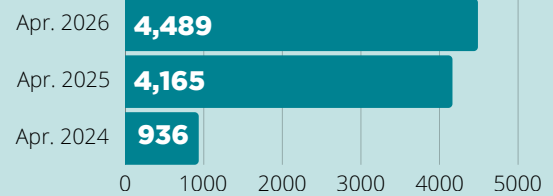

MONTHLY STATISTICS

APRIL 2026

CARD HOLDERS

6,530

Events Offered

Visits

Questions

Items Owned

Attendance

Checkouts

Computer Use

WiFi Sessions

Website Hits

Meeting Room Reservations

395

34

STUDY

MEETING