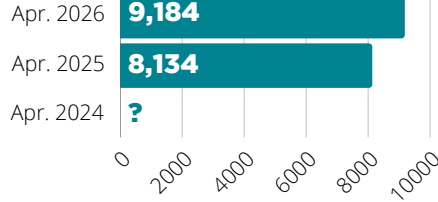

MONTHLY STATISTICS

APRIL 2026

CARD HOLDERS

6,530

Events Offered

Visits

Questions

Items Owned

Attendance

Checkouts

Computer Use

WiFi Sessions

Website Hits

Meeting Room Reservations

395

34