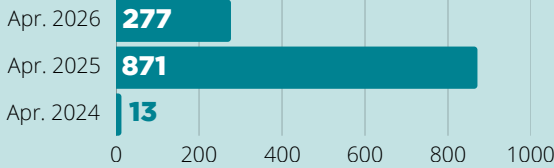

MONTHLY STATISTICS

APRIL 2026

CARD HOLDERS

6,530

Events Offered

Visits

Questions

Items Owned

Attendance

Checkouts

Computer Use

WiFi Sessions

Website Hits

Meeting Room Reservations

395

34