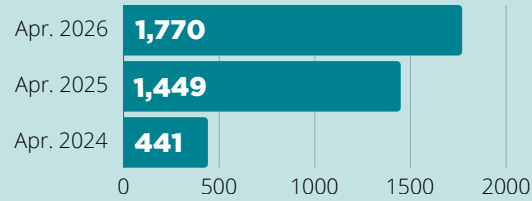

MONTHLY STATISTICS

APRIL 2026

CARD HOLDERS

6,530

Events Offered

Visits

Questions

Items Owned

Attendance

Checkouts

Computer Use

WiFi Sessions

Website Hits

Meeting Room Reservations

395

34