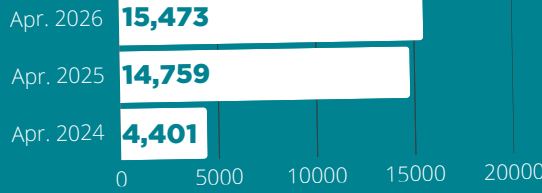

MONTHLY STATISTICS

APRIL 2026

CARD HOLDERS

6,530

Events Offered

Visits

Questions

Items Owned

Attendance

Checkouts

Computer Use

WiFi Sessions

Website Hits

Meeting Room Reservations

395

34