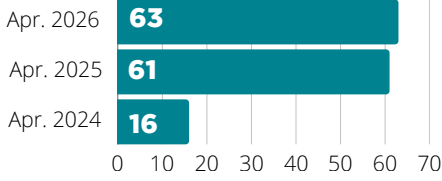

MONTHLY STATISTICS

APRIL 2026

CARD HOLDERS

6,530

Events Offered

Visits

Questions

Items Owned

Attendance

Checkouts

Computer Use

WiFi Sessions

Website Hits

Meeting Room Reservations

395

34