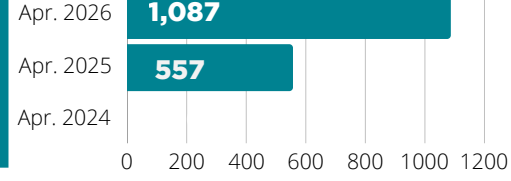

MONTHLY STATISTICS

APRIL 2026

CARD HOLDERS

6,530

Events Offered

Visits

Questions

Items Owned

Attendance

Checkouts

Computer Use

WiFi Sessions

Website Hits

Meeting Room Reservations

395

34