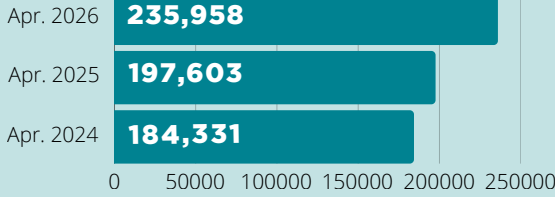

MONTHLY STATISTICS

APRIL 2026

CARD HOLDERS

6,530

Events Offered

Visits

Questions

Items Owned

Attendance

Checkouts

Computer Use

WiFi Sessions

Website Hits

Meeting Room Reservations

395

34