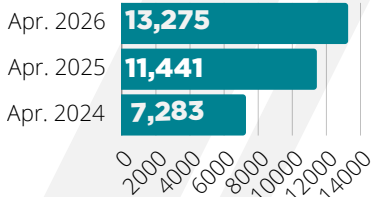

MONTHLY STATISTICS

APRIL 2026

CARD HOLDERS

6,530

Events Offered

Visits

Questions

Items Owned

Attendance

Checkouts

Computer Use

WiFi Sessions

Website Hits

Meeting Room Reservations

395

34

STUDY

MEETING